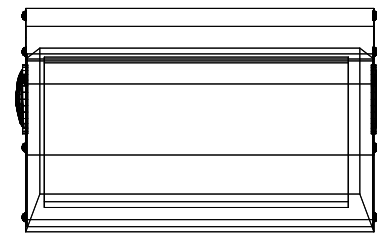

Expanded

Top

Terminal Monitor Dimensions

Notes

- Terminal sized to Dell Monitor from PLAI Lab
- Terminal Body to be crafted from wood panels and painted to look like brushed metal
- Acrylic panel fogged and weathered to production preference
- Monitor content to be in landscape
- Monitor to fit into terminal in style presented. The Fabrication Team has free rein to modify design of terminal as long as it resembles what is drawn and matches the visual world of the room.
- Can have one or two speakers. No less than one.

Left Side

Front

CERP Cargo Bay Terminal

Drawn By		Sheet Title	
Logan Smith		Terminal Plan	
Date	10/14/2019	Scale	Not To Scale
		Sheet	1