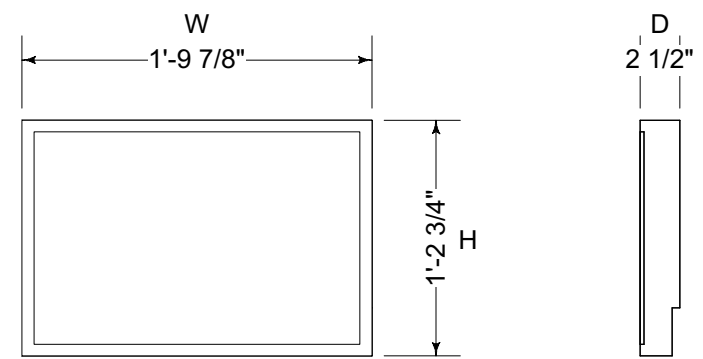

Expanded

Top

Terminal Monitor Dimensions

Notes

- Terminal sized to Dell Monitor from PLAI Lab
- Terminal Body to be crafted from wood panels and painted to look like brushed metal
- Acrylic panel fogged and weathered to production preference
- Monitor content to be in landscape
- Monitor to fit into terminal in style presented. The Fabrication Team has free rein to modify design of terminal as long as it resembles what is drawn and matches the visual world of the room.
- Can have one or two speakers. No less than one.

Left Side

Front

CERP Cargo Bay Terminal

Drawn By		Sheet Title	
Logan Smith		Terminal Plan	
Date	10/14/2019	Scale	Not To Scale
		Sheet	1