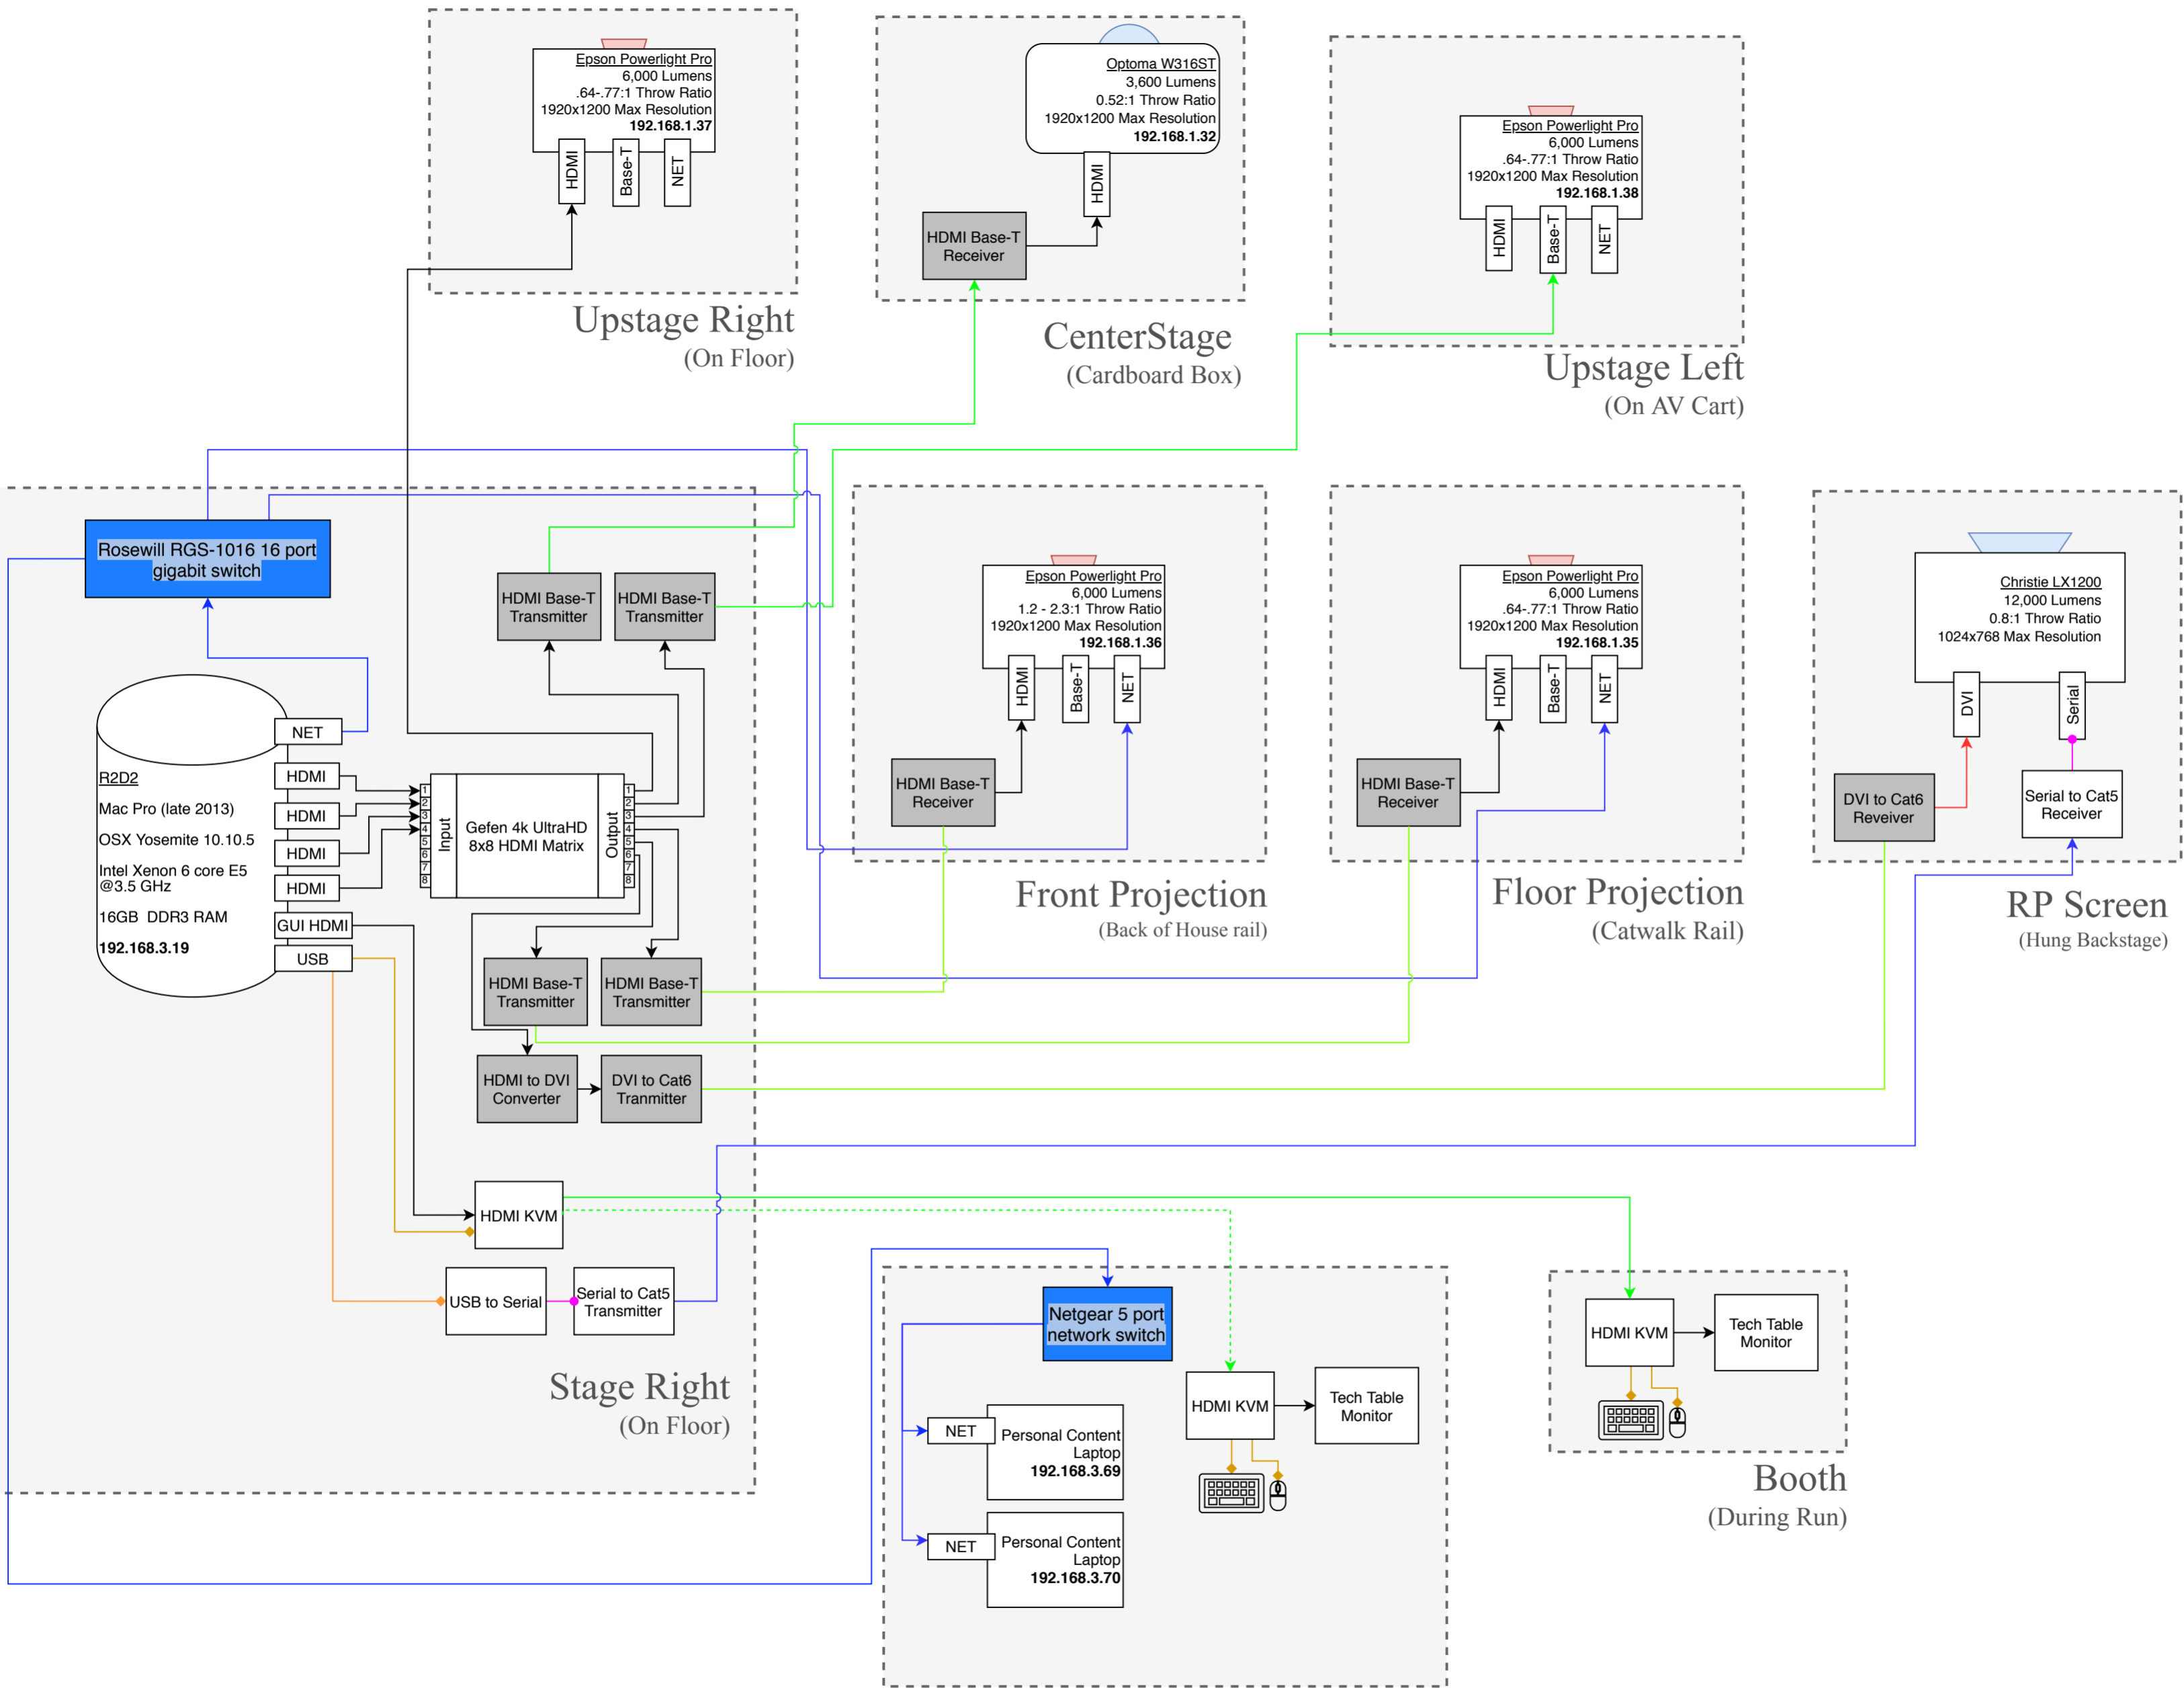

KEY	
	HDMI
	DVI
	CAT5
	CAT6
	USB
	Serial Cable
	DVI - HDMI Adapter
Notes	

**Tech Table**  
(For use During Tech)